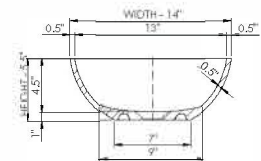

thin-edge

Basin Detail:

Size (l) x (w) x (h):

Top to waste:

Overflow:

Waste diameter:

Weight:

Mounting:

Material:

Basin Specs:

22.0" x 14.0" x 5.5"

4.5"

No overflow

2.0"

20.0 LBS

Counter-top /