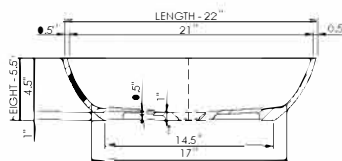

thin-edge

Basin Detail:

Size (l) x (w) x (h):

Top to waste:

Overflow:

Waste diameter:

Weight:

Mounting:

Material:

Basin Specs:

22.0" x 14.0" x 5.5"

4.5"

No overflow

2.0"

20.0 LBS

Counter-top /