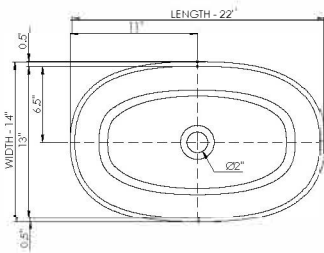

thin-edge

Basin Detail:

Size (l) x (w) x (h):

Top to waste:

Overflow:

Waste diameter:

Weight:

Mounting:

Material:

Basin Specs:

22.0" x 14.0" x 5.5"

4.5"

No overflow

2.0"

20.0 LBS

Counter-top /