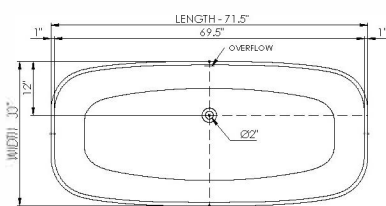

thin-edge

Bathtub Detail:

Size (l) x (w) x (h):

Water capacity:

Overflow:

Maximum water level:

Inside floor area:

Waste diameter:

Weight:

Material:

Bathtub Specs:

71.5" x 33.0" x 20.0"

85.0 GAL

Internal overflow

12.5" - 15.5"

62.0" x 26.5"