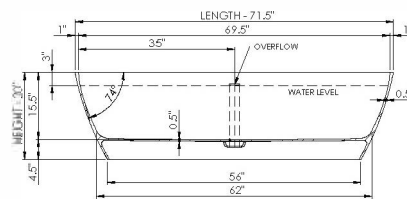

thin-edge

Bathtub Detail:

Size (l) x (w) x (h):

Water capacity:

Overflow:

Maximum water level:

Inside floor area:

Waste diameter:

Weight:

Material:

Bathtub Specs:

71.5" x 33.0" x 20.0"

85.0 GAL

Internal overflow

12.5" - 15.5"

62.0" x 26.5"