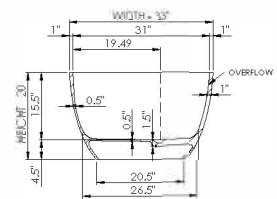

thin-edge

Bathtub Detail:

Size (l) x (w) x (h):

Water capacity:

Overflow:

Maximum water level:

Inside floor area:

Waste diameter:

Weight:

Material:

Bathtub Specs:

71.5" x 33.0" x 20.0"

85.0 GAL

Internal overflow

12.5" - 15.5"

62.0" x 26.5"