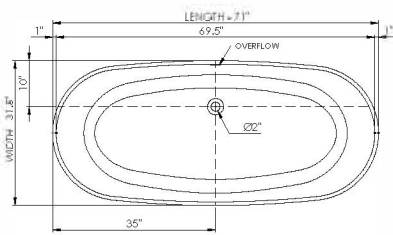

#### Bathtub Detail:

Size (l) x (w) x (h):

Water capacity:

Overflow:

Maximum water level:

Inside floor area:

Waste diameter:

Weight:

#### Bathtub Specs:

71.0" x 31.5" x 23.5"

95.0 GAL

Internal overflow

15.0" - 18.0"

57.0" x 26.0"

2.0"

210.0 LBS