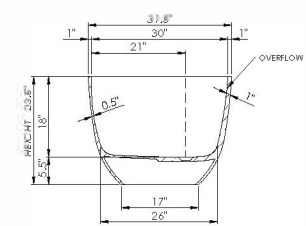

#### Bathtub Detail:

Size (l) x (w) x (h):

Water capacity:

Overflow:

Maximum water level:

Inside floor area:

Waste diameter:

Weight:

#### Bathtub Specs:

71.0" x 31.5" x 23.5"

95.0 GAL

Internal overflow

15.0" - 18.0"

57.0" x 26.0"

2.0"

210.0 LBS