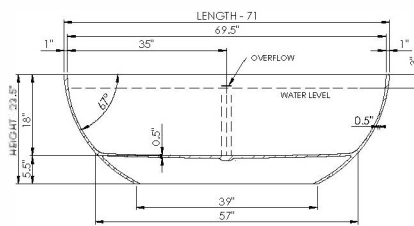

#### Bathtub Detail:

Size (l) x (w) x (h):

Water capacity:

Overflow:

Maximum water level:

Inside floor area:

Waste diameter:

Weight:

#### Bathtub Specs:

71.0" x 31.5" x 23.5"

95.0 GAL

Internal overflow

15.0" - 18.0"

57.0" x 26.0"

2.0"

210.0 LBS