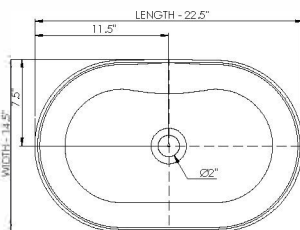

wide-edge

Basin Detail:

Size (l) x (w) x (h):
Top to waste:
Overflow:
Waste diameter:
Weight:
Mounting:

Basin Specs:

22.5" x 14.5" x 6.5"
5.5"
No overflow
2.0"
20.0 LBS
Counter-top

Color:

Matte White
Polished White