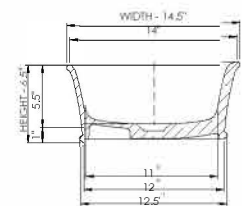

wide-edge

Basin Detail:

Size (l) x (w) x (h):
Top to waste:
Overflow:
Waste diameter:
Weight:
Mounting:

Basin Specs:

22.5" x 14.5" x 6.5"
5.5"
No overflow
2.0"
20.0 LBS
Counter-top

Color:

Matte White
Polished White