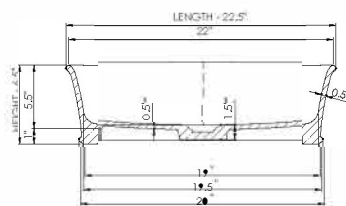

wide-edge

Basin Detail:

Size (l) x (w) x (h):
Top to waste:
Overflow:
Waste diameter:
Weight:
Mounting:

Basin Specs:

22.5" x 14.5" x 6.5"
5.5"
No overflow
2.0"
20.0 LBS
Counter-top

Color:

Matte White
Polished White